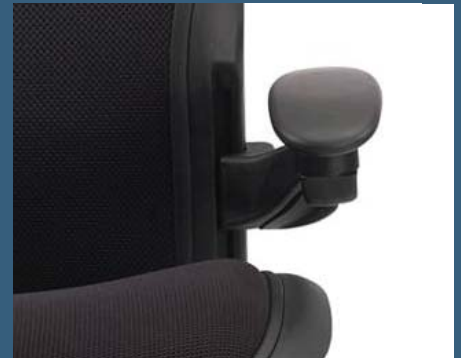

## Viper Chair

---

Need a chair that will hug your body the moment you sit down? The Viper Chair will do just that, designed for maximum comfort, it follows the lines and shapes of your body. This ergonomic chair features a contoured mesh back that allows for ventilation for the body heat. An upholstered seat is soft and plush that provides for longer hours of comfortable seating. The waterfall edge on the seat provides less stress to your legs. Other features include fully adjustable arms, lumbar support and back, and reclining tension and angle support.

The Viper is available with a pedestal base and comes standard in a black frame and fabric.