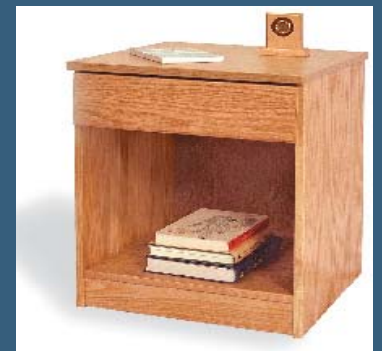

Dressers and Nightstand

With the Collegiate Line of Dressers and Nightstand, any dormitory will stand out from the rest. All pieces have rich red oak drawer fronts and 1/4" edge banding. The tops of the dressers and nightstand are made from a durable wood grain laminate, and the sides are constructed with red oak fiber core plywood. The drawers boxes are baltic birch and oak grain melamine drawer bottoms made for easy cleaning. These pieces come in three standard finishes; Natural, English Oak, and Early American.

The Collegiate Dressers are available in a three, four, or five drawer style to fit any storage need and budget.

Please ask about our line of mattresses, pillows, beds, desks and wardrobes.

Nightstand

The Collegiate Nightstand features one drawer and a roomy storage area.