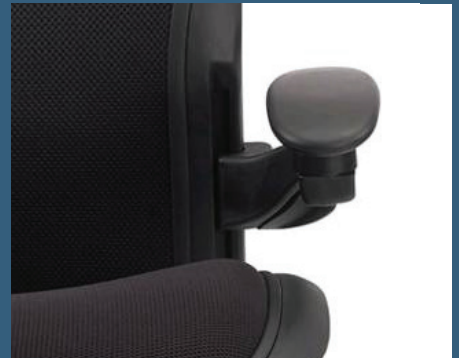

## Viper Chair

---

Need a chair that will hug your body the moment you sit down? The Viper Chair will do just that, designed for maximum comfort, it follows the lines and shapes of your body. This ergonomic chair features a contoured mesh back that allows for ventilation for the body heat. An upholstered seat is soft and plush that provides for longer hours of comfortable seating. The waterfall edge on the seat provides less stress to your legs. Other features include fully adjustable arms, lumbar support and back, and reclining tension and angle support.

The Viper is available with a pedestal base and comes standard in a black frame and fabric.